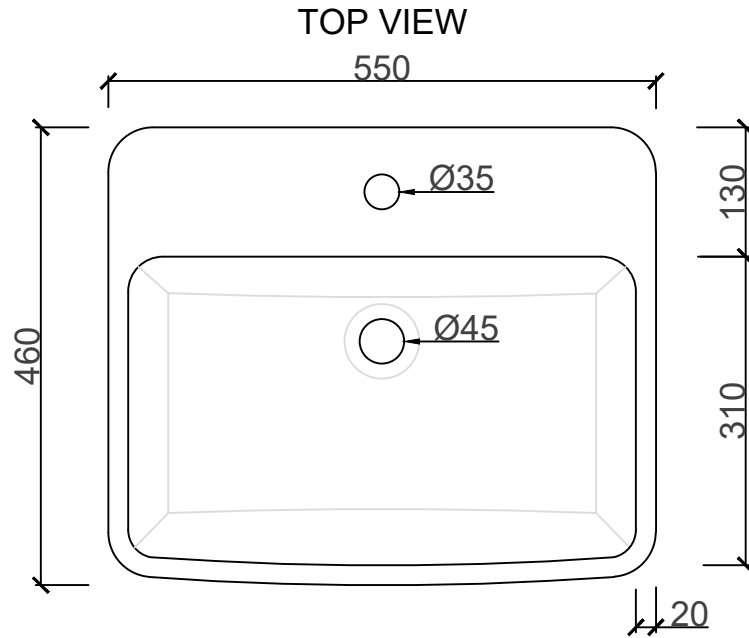

MOLTA FREESTANDING BASIN SOL 21115

DIMENSIONS	
LENGTH	550MM
BREADTH	460MM
HEIGHT	135MM
DEPTH	85MM

PLEASE NOTE: A 5 - 8MM PER 100MM IS ALLOWED FOR WARPAGE