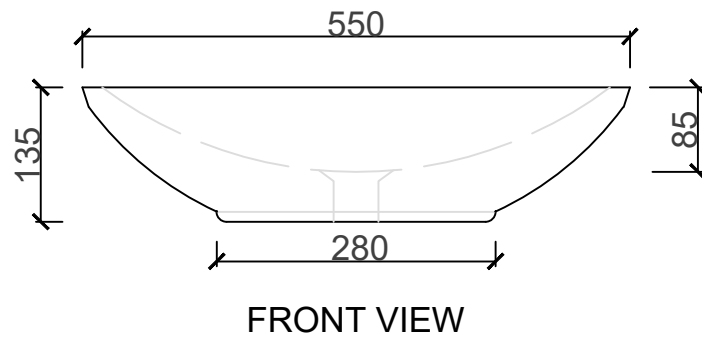

MOLTA FREESTANDING BASIN SOL 21115

DIMENSIONS	
LENGTH	550MM
BREADTH	460MM
HEIGHT	135MM
DEPTH	85MM

PLEASE NOTE: A 5 - 8MM PER 100MM IS ALLOWED FOR WARPAGE