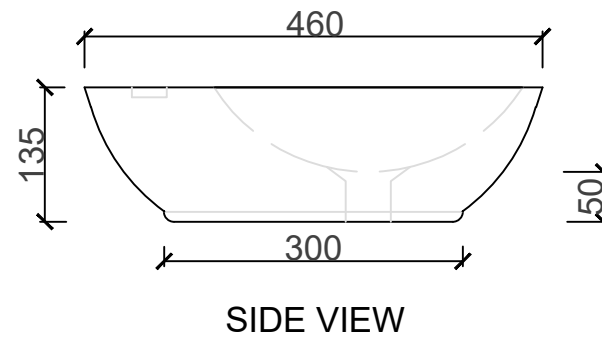

MOLTA FREESTANDING BASIN SOL 21115

DIMENSIONS	
LENGTH	550MM
BREADTH	460MM
HEIGHT	135MM
DEPTH	85MM

PLEASE NOTE: A 5 - 8MM PER 100MM IS ALLOWED FOR WARPAGE