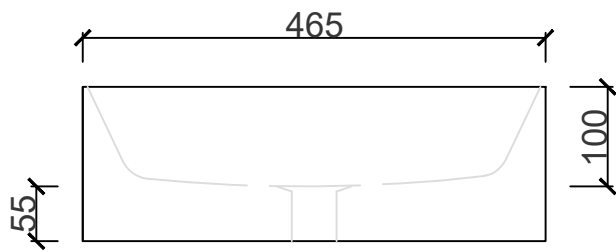

PAROS FREESTANDING BASIN
SOL 21114

PAROS FREESTANDING BASIN SOL 21114

DIMENSIONS	
LENGTH	465MM
BREADTH	420MM
HEIGHT	155MM
DEPTH	100MM

PLEASE NOTE: A 5 - 8MM PER 100MM IS ALLOWED FOR WARPAGE