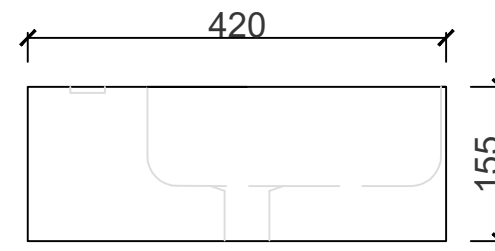

PAROS FREESTANDING BASIN
SOL 21114

PAROS FREESTANDING BASIN SOL 21114

DIMENSIONS	
LENGTH	465MM
BREADTH	420MM
HEIGHT	155MM
DEPTH	100MM

PLEASE NOTE: A 5 - 8MM PER 100MM IS ALLOWED FOR WARPAGE