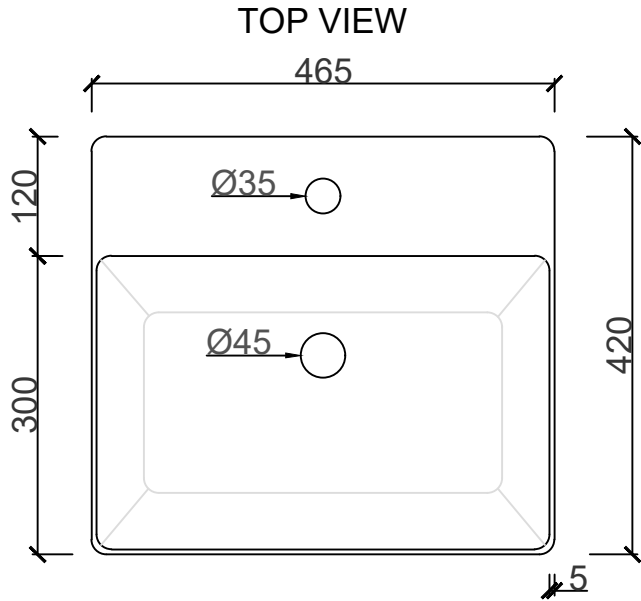

PAROS FREESTANDING BASIN
SOL 21114

PAROS FREESTANDING BASIN SOL 21114

DIMENSIONS	
LENGTH	465MM
BREADTH	420MM
HEIGHT	155MM
DEPTH	100MM

PLEASE NOTE: A 5 - 8MM PER 100MM IS ALLOWED FOR WARPAGE