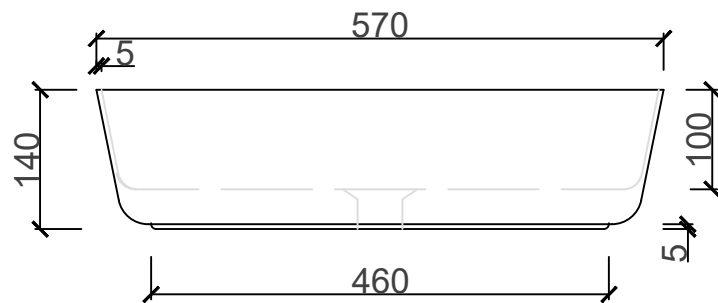

RHODES FREESTANDING BASIN SOL 21111

TOP VIEW

DIMENSIONS	
LENGTH	570MM
BREADTH	410MM
HEIGHT	140MM
DEPTH	100MM

FRONT VIEW

SIDE VIEW

PLEASE NOTE: A 5 - 8MM PER 100MM IS ALLOWED FOR WARPAGE