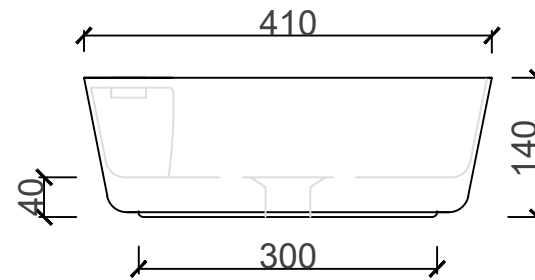

RHODES FREESTANDING BASIN SOL 21111

TOP VIEW

DIMENSIONS	
LENGTH	570MM
BREADTH	410MM
HEIGHT	140MM
DEPTH	100MM

FRONT VIEW

SIDE VIEW

PLEASE NOTE: A 5 - 8MM PER 100MM IS ALLOWED FOR WARPAGE