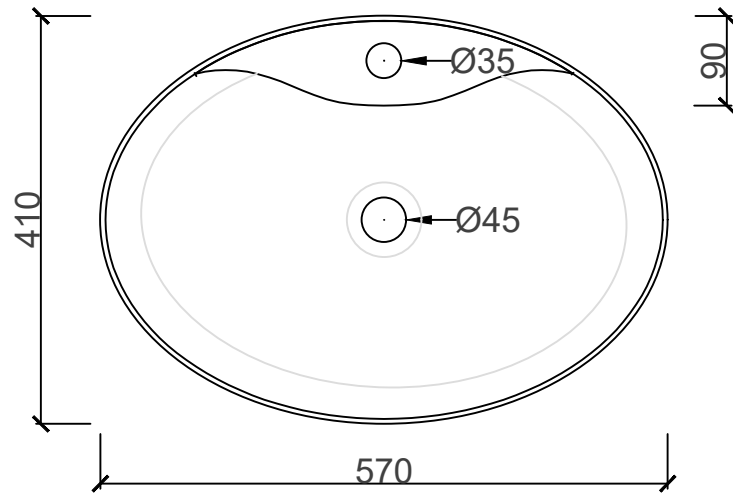

RHODES FREESTANDING BASIN SOL 21111

TOP VIEW

DIMENSIONS	
LENGTH	570MM
BREADTH	410MM
HEIGHT	140MM
DEPTH	100MM

FRONT VIEW

SIDE VIEW

PLEASE NOTE: A 5 - 8MM PER 100MM IS ALLOWED FOR WARPAGE