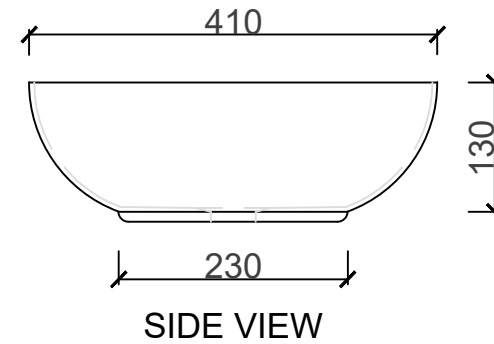

SKYE FREESTANDING BASIN SOL 21112

TOP VIEW

DIMENSIONS	
LENGTH	410MM
BREADTH	410MM
HEIGHT	140MM
DEPTH	130MM

PLEASE NOTE: A 5 - 8MM PER 100MM IS ALLOWED FOR WARPAGE