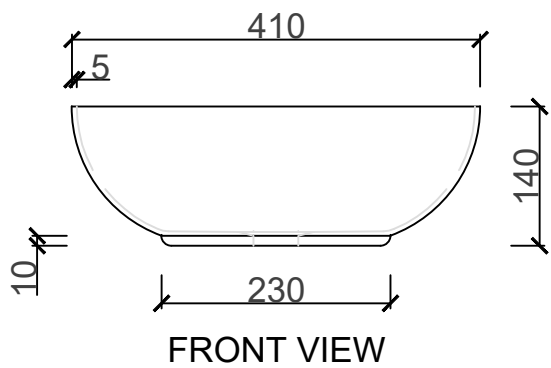

SKYE FREESTANDING BASIN SOL 21112

TOP VIEW

DIMENSIONS	
LENGTH	410MM
BREADTH	410MM
HEIGHT	140MM
DEPTH	130MM

PLEASE NOTE: A 5 - 8MM PER 100MM IS ALLOWED FOR WARPAGE