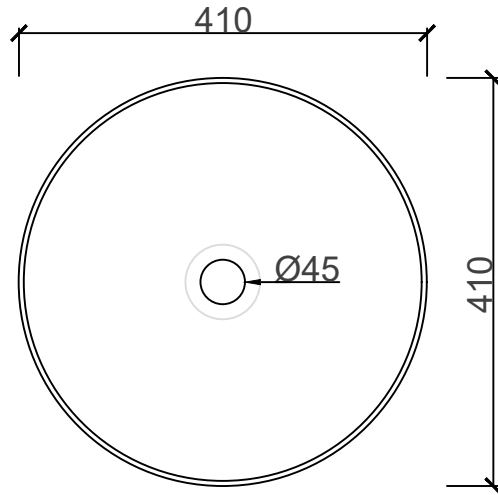

SKYE FREESTANDING BASIN SOL 21112

TOP VIEW

DIMENSIONS	
LENGTH	410MM
BREADTH	410MM
HEIGHT	140MM
DEPTH	130MM

PLEASE NOTE: A 5 - 8MM PER 100MM IS ALLOWED FOR WARPAGE